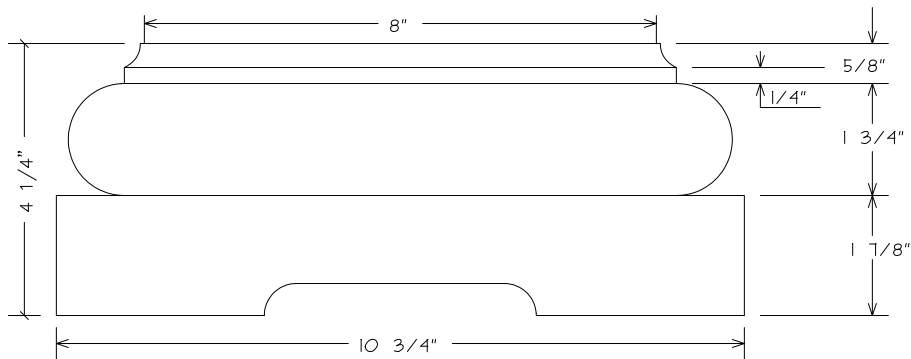

2534 Colonial

2308 Attic

2734 Tuscan

2934 Roman Doric

**8" Bases for Wood Columns
(Colonial not available square)**

DATE:
DRAWN BY:
SCALE:

11/6/2009
TCM
Not To Scale