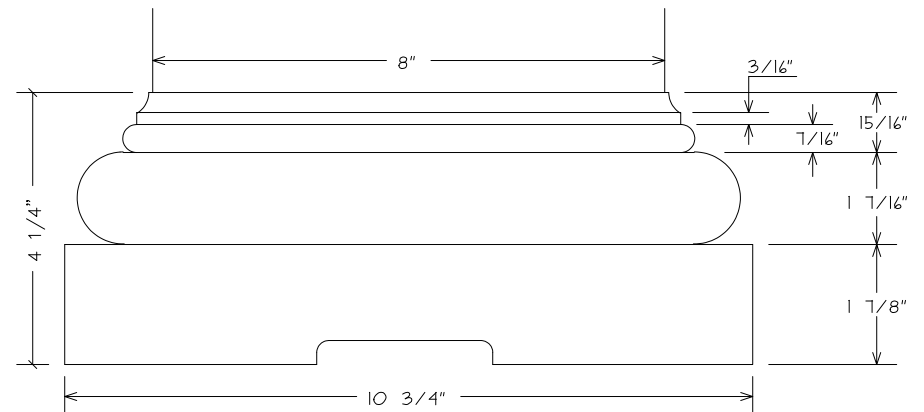

2534 Colonial

2308 Attic

2734 Tuscan

2934 Roman Doric

**8" Bases for Wood Columns
(Colonial not available square)**

DATE:
DRAWN BY:
SCALE:

11/6/2009
TCM
Not To Scale