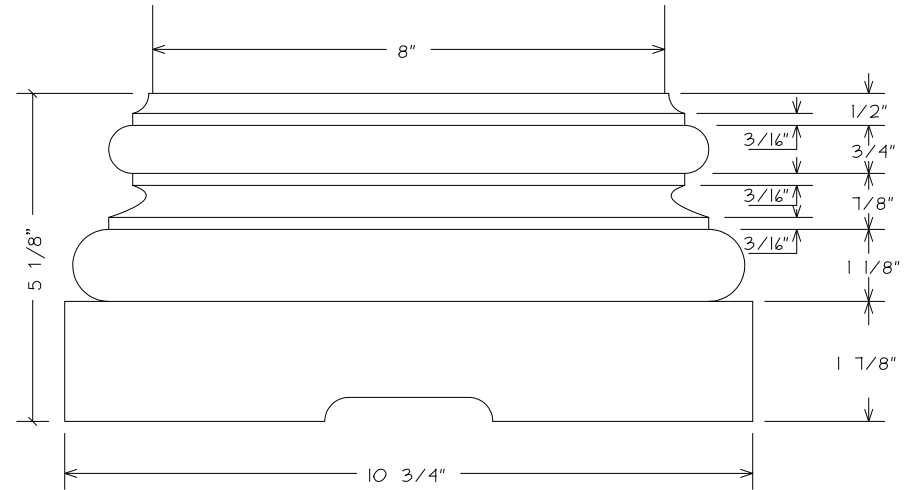

2534 Colonial

2308 Attic

2734 Tuscan

2934 Roman Doric

**8" Bases for Wood Columns
(Colonial not available square)**

DATE:
DRAWN BY:
SCALE:

11/6/2009
TCM
Not To Scale