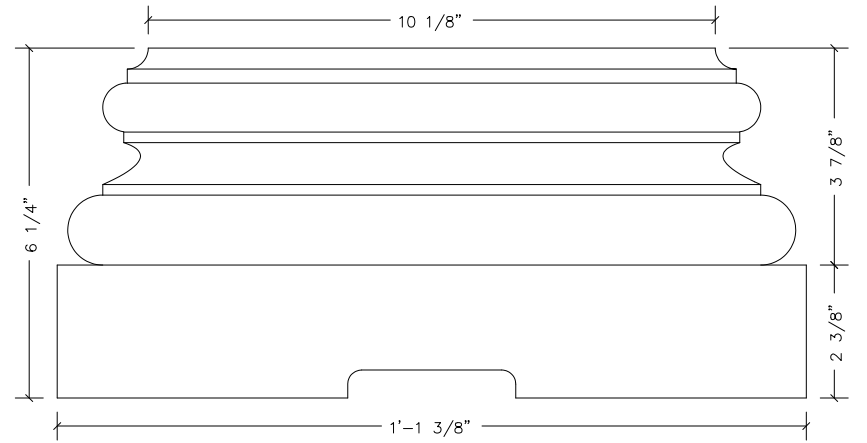

2536 Colonial

2936 Roman Doric

2736 Tuscan

2310 Attic

**10" Bases for Wood Columns  
(Colonial not available square)**

DATE:  
DRAWN BY:  
SCALE:

11/6/2009  
TCM  
Not To Scale