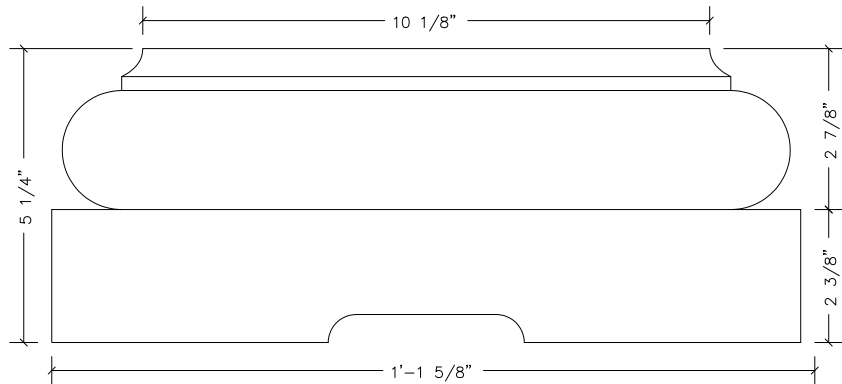

2536 Colonial

2936 Roman Doric

2736 Tuscan

2310 Attic

**10" Bases for Wood Columns  
(Colonial not available square)**

DATE:  
DRAWN BY:  
SCALE:

11/6/2009  
TCM  
Not To Scale